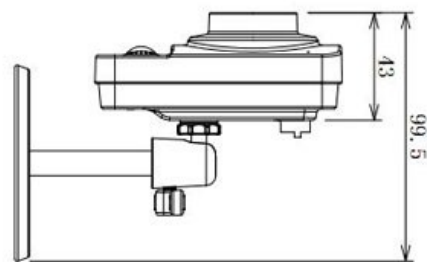

CP-UNC-CS10L1W

1 MP HD IR IP Cube Camera

Main Features

- 1/4" 1 Megapixel CMOS Image Sensor
- H.264 & MJPEG dual-stream encoding
- Max 25/30fps@720P(1280×720)
- WiFi, DWDR, Day/Night, 3DNR, Auto iris, AWB, AGC, BLC
- 3.6mm fixed lens
- PIR Sensor Range upto 6Mtr.
- IR Range of 10 Mtr.
- CE, FCC & RoHS Certified

CP- UNC-CS10L1W

1 MP HD IR IP Cube Camera

Feature

Image Sensor
 Minimum Illumination
 Shutter Speed
 White Balance
 Lens
 Gain Control(AGC)
 Back Light Compensation
 Video Compression
 S/N Ratio
 Video Streaming
 Resolution
 Privacy Mask
 ICR
 Audio Input
 Audio Compression
 Audio Output
 Alarm IN
 PIR Sensor
 Alarm Out
 Wireless
 Protocol
 Ethernet
 User Account
 Smart Phone
 IR
 Micro SD
 Operating Temperature
 Power Source
 Power Consumption
 Regulatory
 Dimension

Specification

1/4" 1 Megapixel CMOS
 0.1lux/F1.2
 Auto/Manual 1/3(4)~1/10000
 BLC / HLC / DWDR
 3.6mm
 Auto/Manual
 BLC / HLC / DWDR
 H.264/MJPEG
 more than 50dB
 Main Stream: 720P(1~25/30fps), Extra Stream: D1/CIF(1 ~ 25/30fps)
 720P(1280x720)/D1/CIF
 Up to 4 areas
 Auto(ICR) / Color / B/W
 Built-in Mic
 G.711a / G.711u / PCM
 Built-in speaker
 1 Ch.
 Up to 6m
 1 Ch.
 Yes
 IPv4/IPv6, HTTP, SSL, TCP/IP, UDP, UPnP, ICMP, IGMP, SNMP, RTSP, RTP, SMTP, NTP, DHCP, DNS, PPPOE, DDNS, FTP, IP Filter, QoS, Bonjour, ONVIF Ver. 2.0
 RJ-45(10/100Base-T)/ Wi-Fi(802.11b/g)
 10 users
 iPhone, iPad, Android, Windows Phone
 IR Range of 10Mtr.
 Max 64GB
 -30°C~+60°C, Less than 95%RH
 DC12V
 <4W
 CE, FCC, RoHS
 66.6mm × 99.5mm × 131.2mm

CP- UNC-CS10L1W
1 MP HD IR IP Cube Camera

Feature

Weight

Specification

0.35kg (0.4kg with bracket)