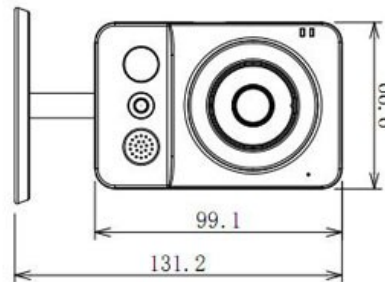

CP-UNC-CS10L1W

1 MP HD IR IP Cube Camera

Main Features

- 1/4" 1 Megapixel CMOS Image Sensor
- H.264 & MJPEG dual-stream encoding
- Max 25/30fps@720P(1280×720)
- WiFi, DWDR, Day/Night, 3DNR, Auto iris, AWB, AGC, BLC
- 3.6mm fixed lens
- PIR Sensor Range upto 6Mtr.
- IR Range of 10 Mtr.
- CE, FCC & RoHS Certified

CP- UNC-CS10L1W

1 MP HD IR IP Cube Camera

Feature

Image Sensor
 Minimum Illumination
 Shutter Speed
 White Balance
 Lens
 Gain Control(AGC)
 Back Light Compensation
 Video Compression
 S/N Ratio
 Video Streaming
 Resolution
 Privacy Mask
 ICR
 Audio Input
 Audio Compression
 Audio Output
 Alarm IN
 PIR Sensor
 Alarm Out
 Wireless
 Protocol
 Ethernet
 User Account
 Smart Phone
 IR
 Micro SD
 Operating Temperature
 Power Source
 Power Consumption
 Regulatory
 Dimension

Specification

1/4" 1 Megapixel CMOS
 0.1lux/F1.2
 Auto/Manual 1/3(4)~1/10000
 BLC / HLC / DWDR
 3.6mm
 Auto/Manual
 BLC / HLC / DWDR
 H.264/MJPEG
 more than 50dB
 Main Stream: 720P(1~25/30fps), Extra Stream: D1/CIF(1 ~ 25/30fps)
 720P(1280x720)/D1/CIF
 Up to 4 areas
 Auto(ICR) / Color / B/W
 Built-in Mic
 G.711a / G.711u / PCM
 Built-in speaker
 1 Ch.
 Up to 6m
 1 Ch.
 Yes
 IPv4/IPv6, HTTP, SSL, TCP/IP, UDP, UPnP, ICMP, IGMP, SNMP, RTSP, RTP, SMTP, NTP, DHCP, DNS, PPPOE, DDNS, FTP, IP Filter, QoS, Bonjour, ONVIF Ver. 2.0
 RJ-45(10/100Base-T)/ Wi-Fi(802.11b/g)
 10 users
 iPhone, iPad, Android, Windows Phone
 IR Range of 10Mtr.
 Max 64GB
 -30°C~+60°C, Less than 95%RH
 DC12V
 <4W
 CE, FCC, RoHS
 66.6mm × 99.5mm × 131.2mm

CP- UNC-CS10L1W
1 MP HD IR IP Cube Camera

Feature

Weight

Specification

0.35kg (0.4kg with bracket)